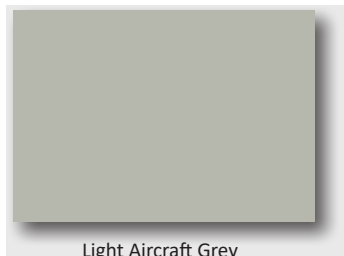

Dortek-Interdoor GRP Doors Colour Chart

Door leaf standard colours:

White NCS 0502Y

Light Grey NCS 1502Y

Door leaf colours at a surcharge:

337
BS-00-E-55
White

RAL 9010

BS-10-B-15
Off White

Manilla

BS-10-E-53
Canary Yellow

BS-08-E-51
Golden Yellow

Bright Orange

Poppy Red

BS-18-E-50
Sky Blue

Mid Blue

RAL 5024

RAL 5015

BS-10-E-53
RAL 6019

RAL 6021

RAL 6027

RAL 6033

RAL 4009

BS-00-A-01
Silver Grey

Light Aircraft Grey

BS-18-B-25
Dark Admiralty Grey